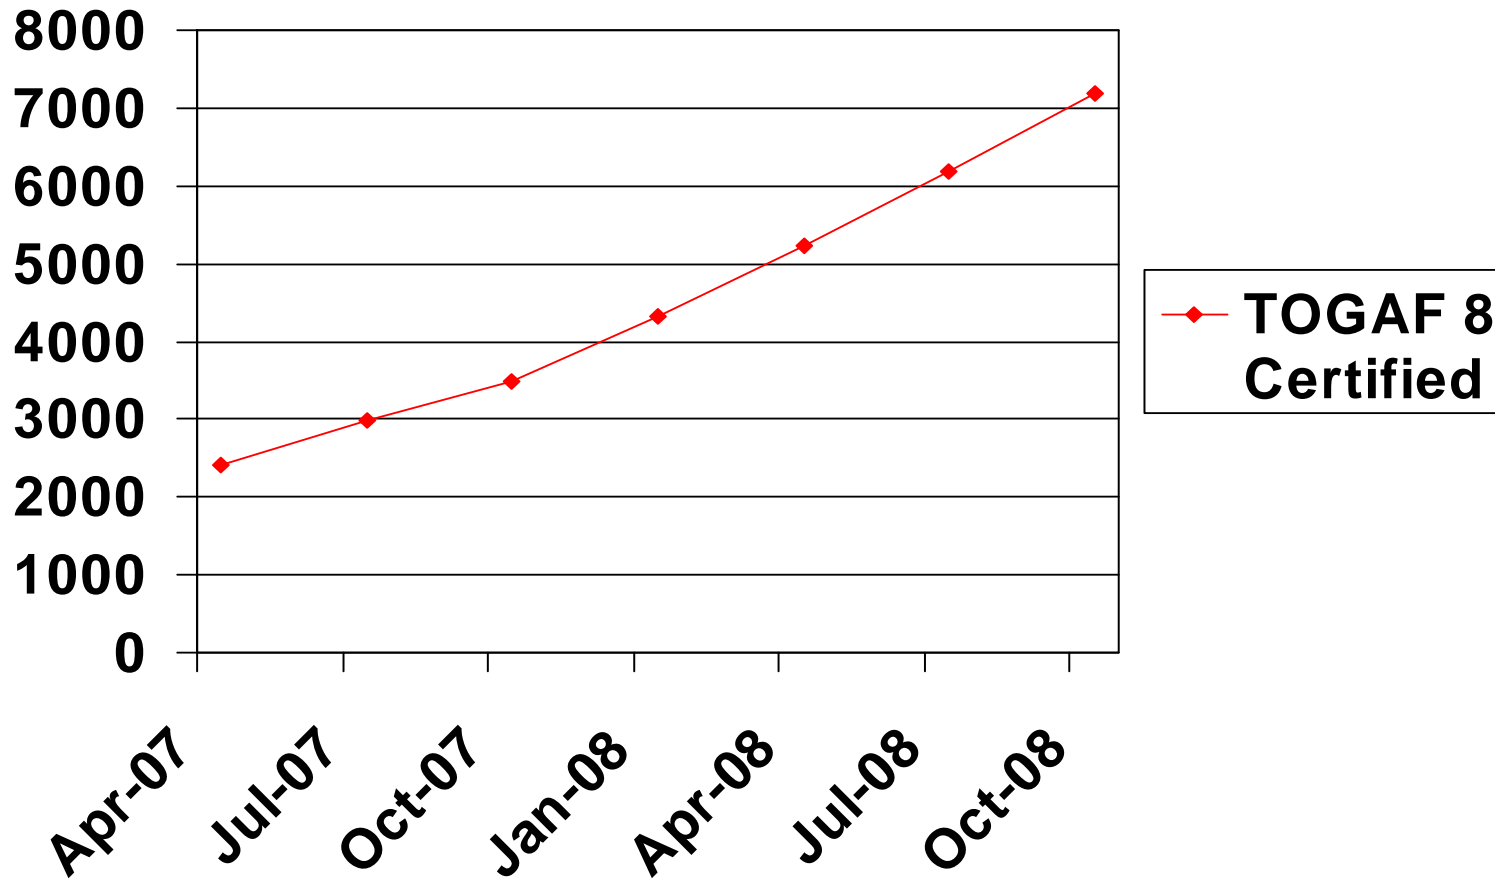

TOGAF 8 Certified Status

Data as of
10th Oct
2008