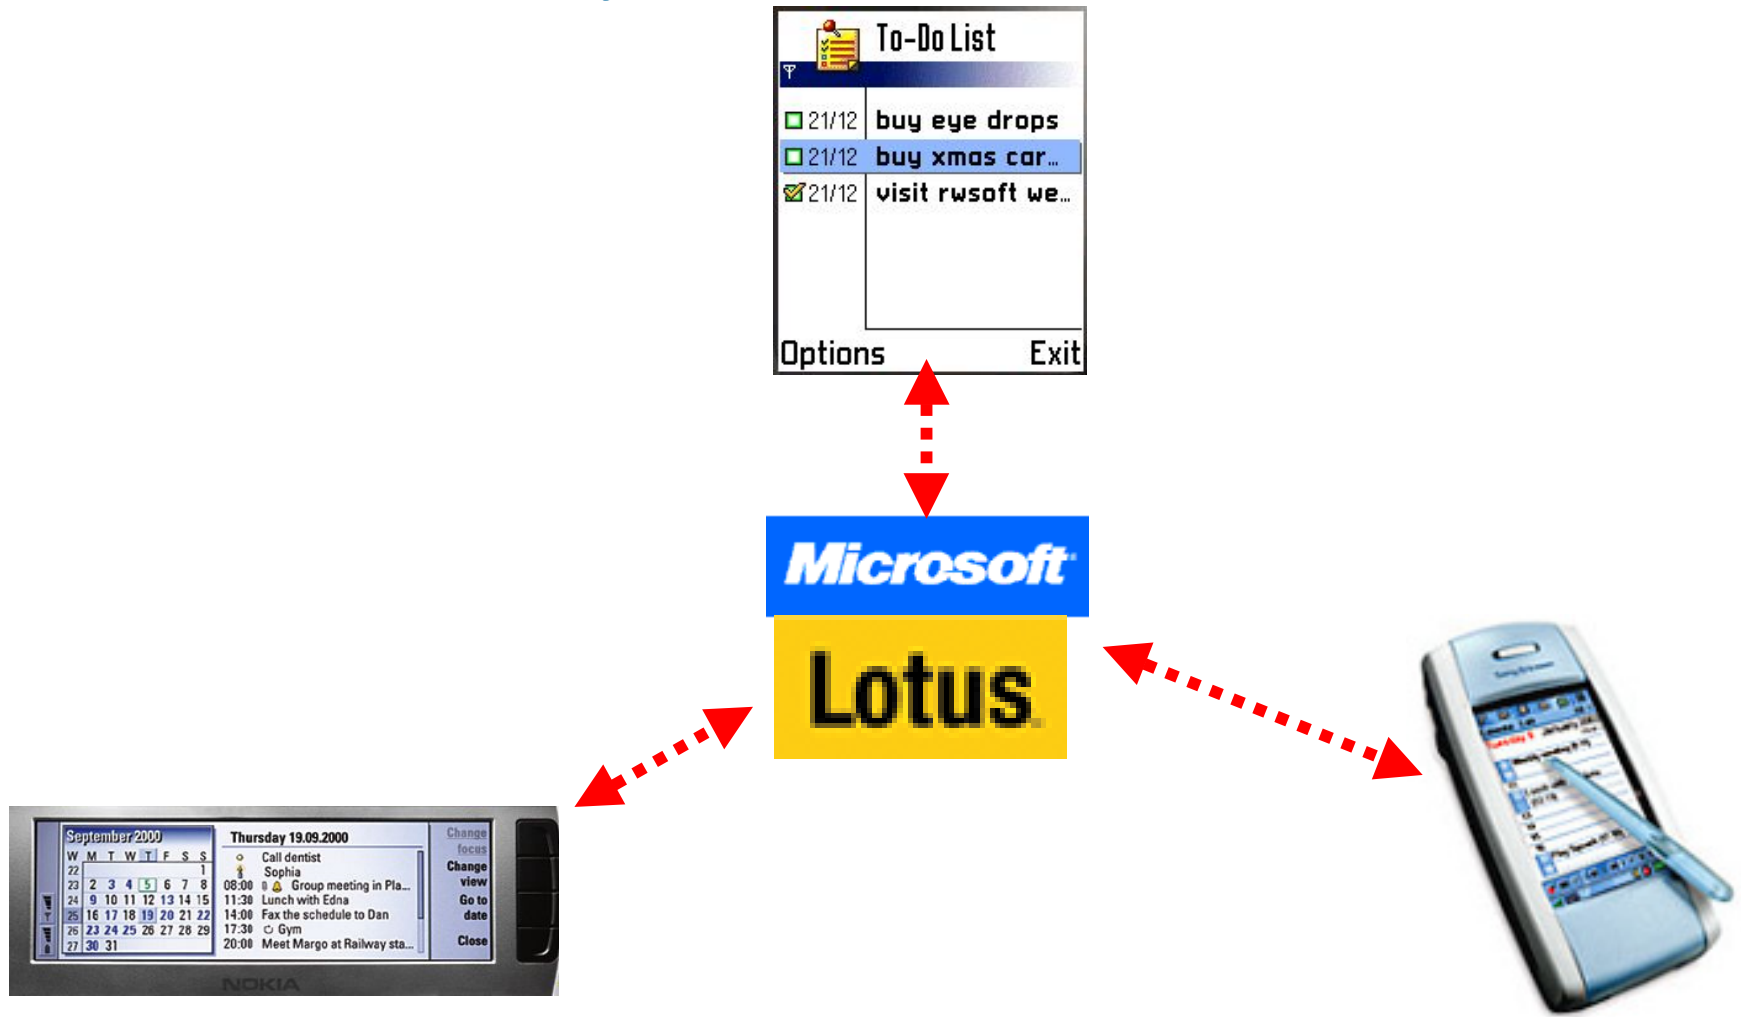

Interoperability across terminals and UIs